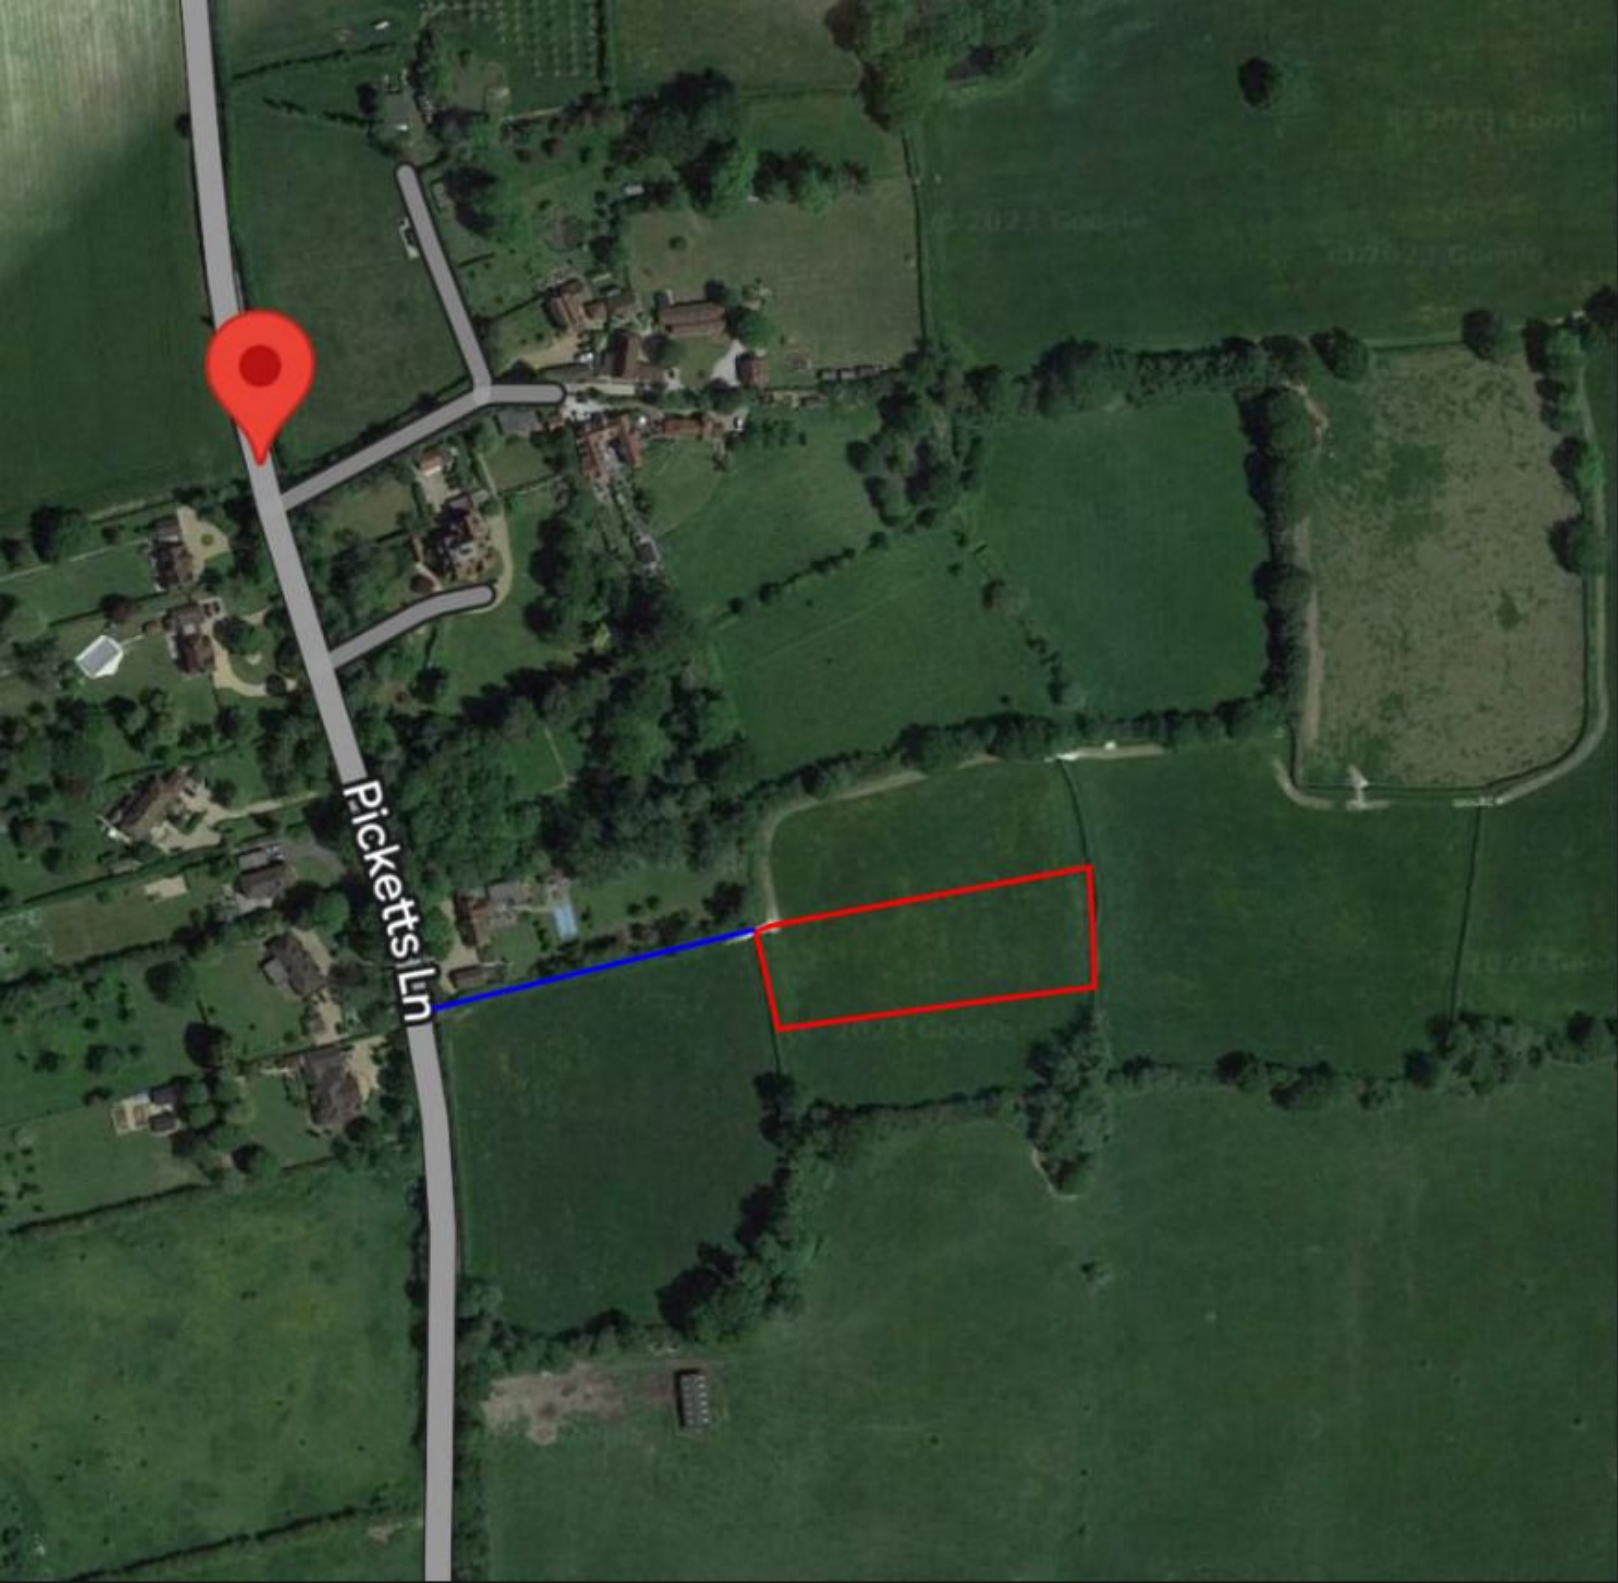

<https://maps.app.goo.gl/cjGk4MS6WpStMoLY9>

 **07553218455**

 info@tributeland.co.uk

TRIBUTE LAND

www.tributeland.co.uk

Picketts Ln

KEY:

RED	
ORANGE	
YELLOW	
GREEN	
MAGENTA	
GREY	
PINK	
BURGUNDY	
BROWN	
GOLD	

LOCATION REDHILL PICKETTS LANE		
TITLE PLOTS SITE PLAN		
SCALE 1:1250 (A3)	DRAWING No MPR01N23	
DATE NOV 2023		
DRAWN GR	REVISED *	SURVEYED *

0 10 20 30 40 50 100
METRES
PLAN AREAS IN SQUARE METRES, PLOTS SHOWN ARE FOR ILLUSTRATION ONLY
Ordnance Survey (c) Crown Copyright 2023. All rights reserved. Licence number 100022432